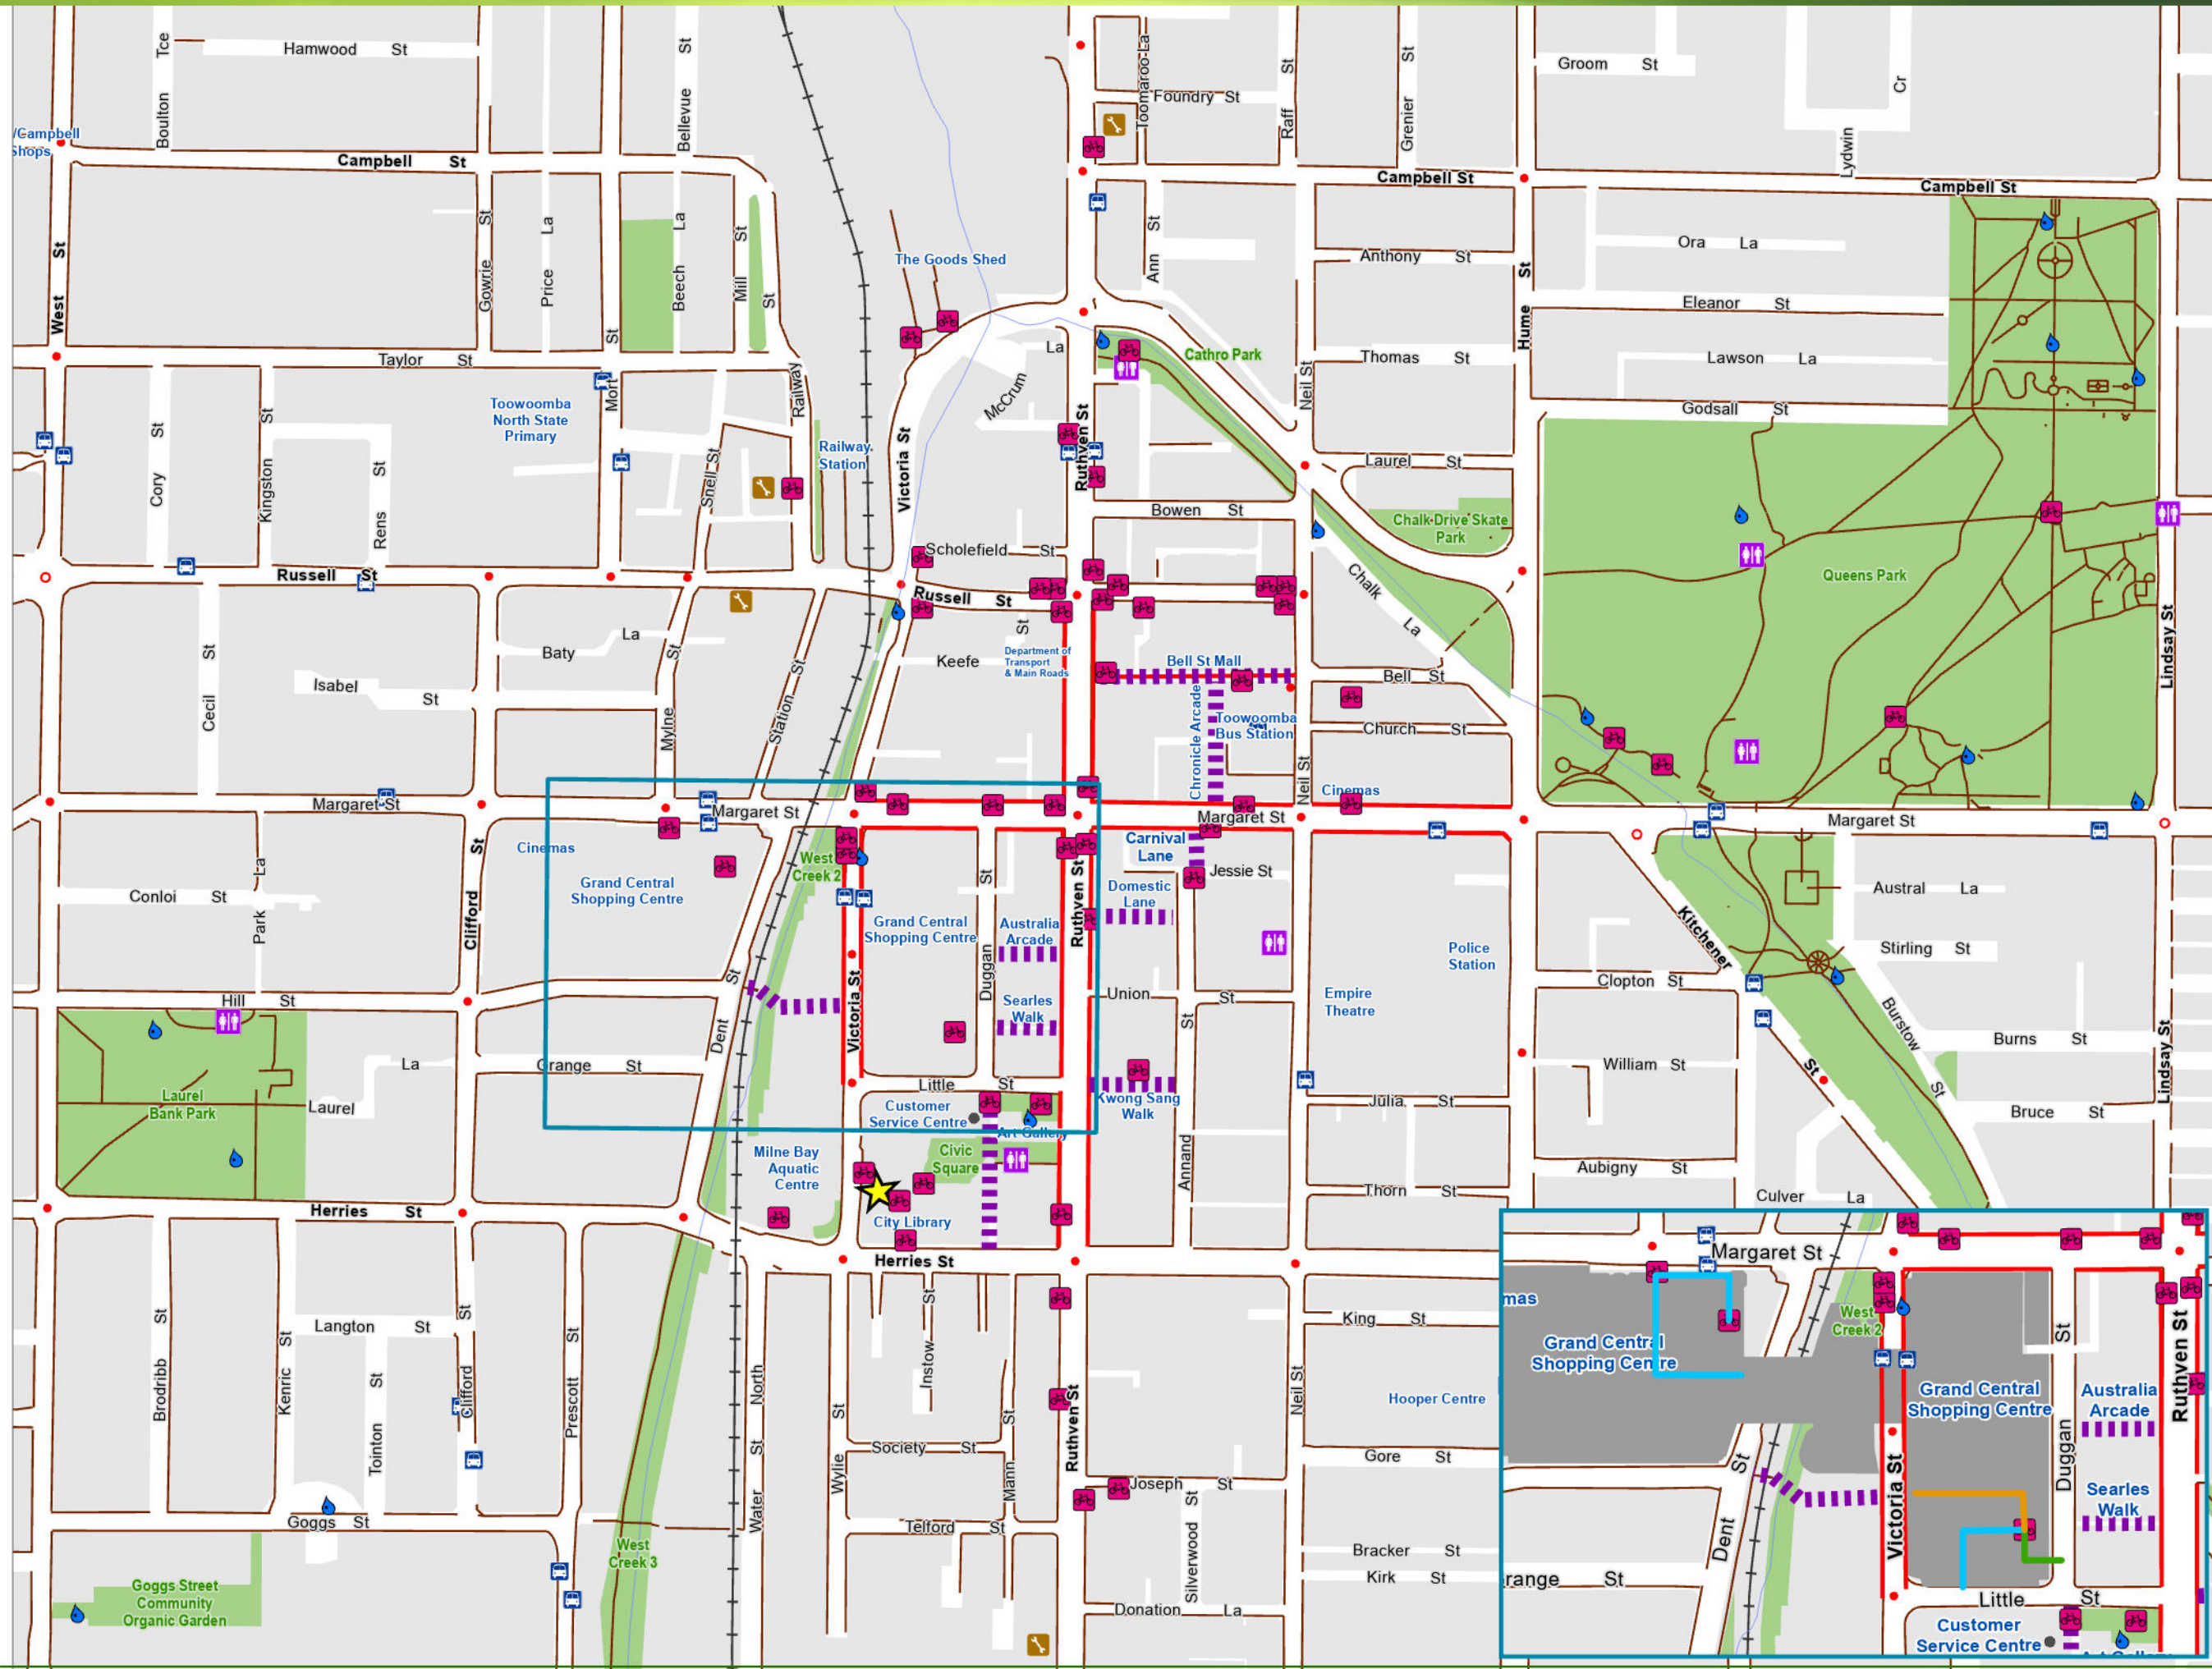

Toowoomba City Centre - Bicycle Parking Facilities

- Legend**
- City Library Cycle Hub
 - Bicycle Parking
 - Bicycle Service Shop
 - Drinking Fountain
 - Toilets
 - Bus Stop
 - Traffic Signal
 - Roundabout
 - Laneway / Pedestrian Connections
 - No-Go Zone
 - Cycling & Skating on footpath is Prohibited from 9am to 9pm
 - Level 1
 - Level G
 - Level UG
 - Path
 - Creek / River
 - Railway Line
 - Open Space Area

Map Updated: 12/05/2026

While every care is taken by the Toowoomba Regional Council (TRC) to ensure the accuracy of the information contained in this document, Toowoomba Regional Council makes no representations or warranties about its accuracy, reliability, completeness or suitability for any particular purpose and disclaim all responsibility and all liability whether in contract, negligence, tort or otherwise for all expenses, losses, damages (including indirect or consequential damage) and costs which may be incurred in any way and for any reason as a result of reliance on the information. Coordinate system: 12/05/2026 GDA 1994 MGA Zone 56 541033 Toowoomba Bike Parking Map V3