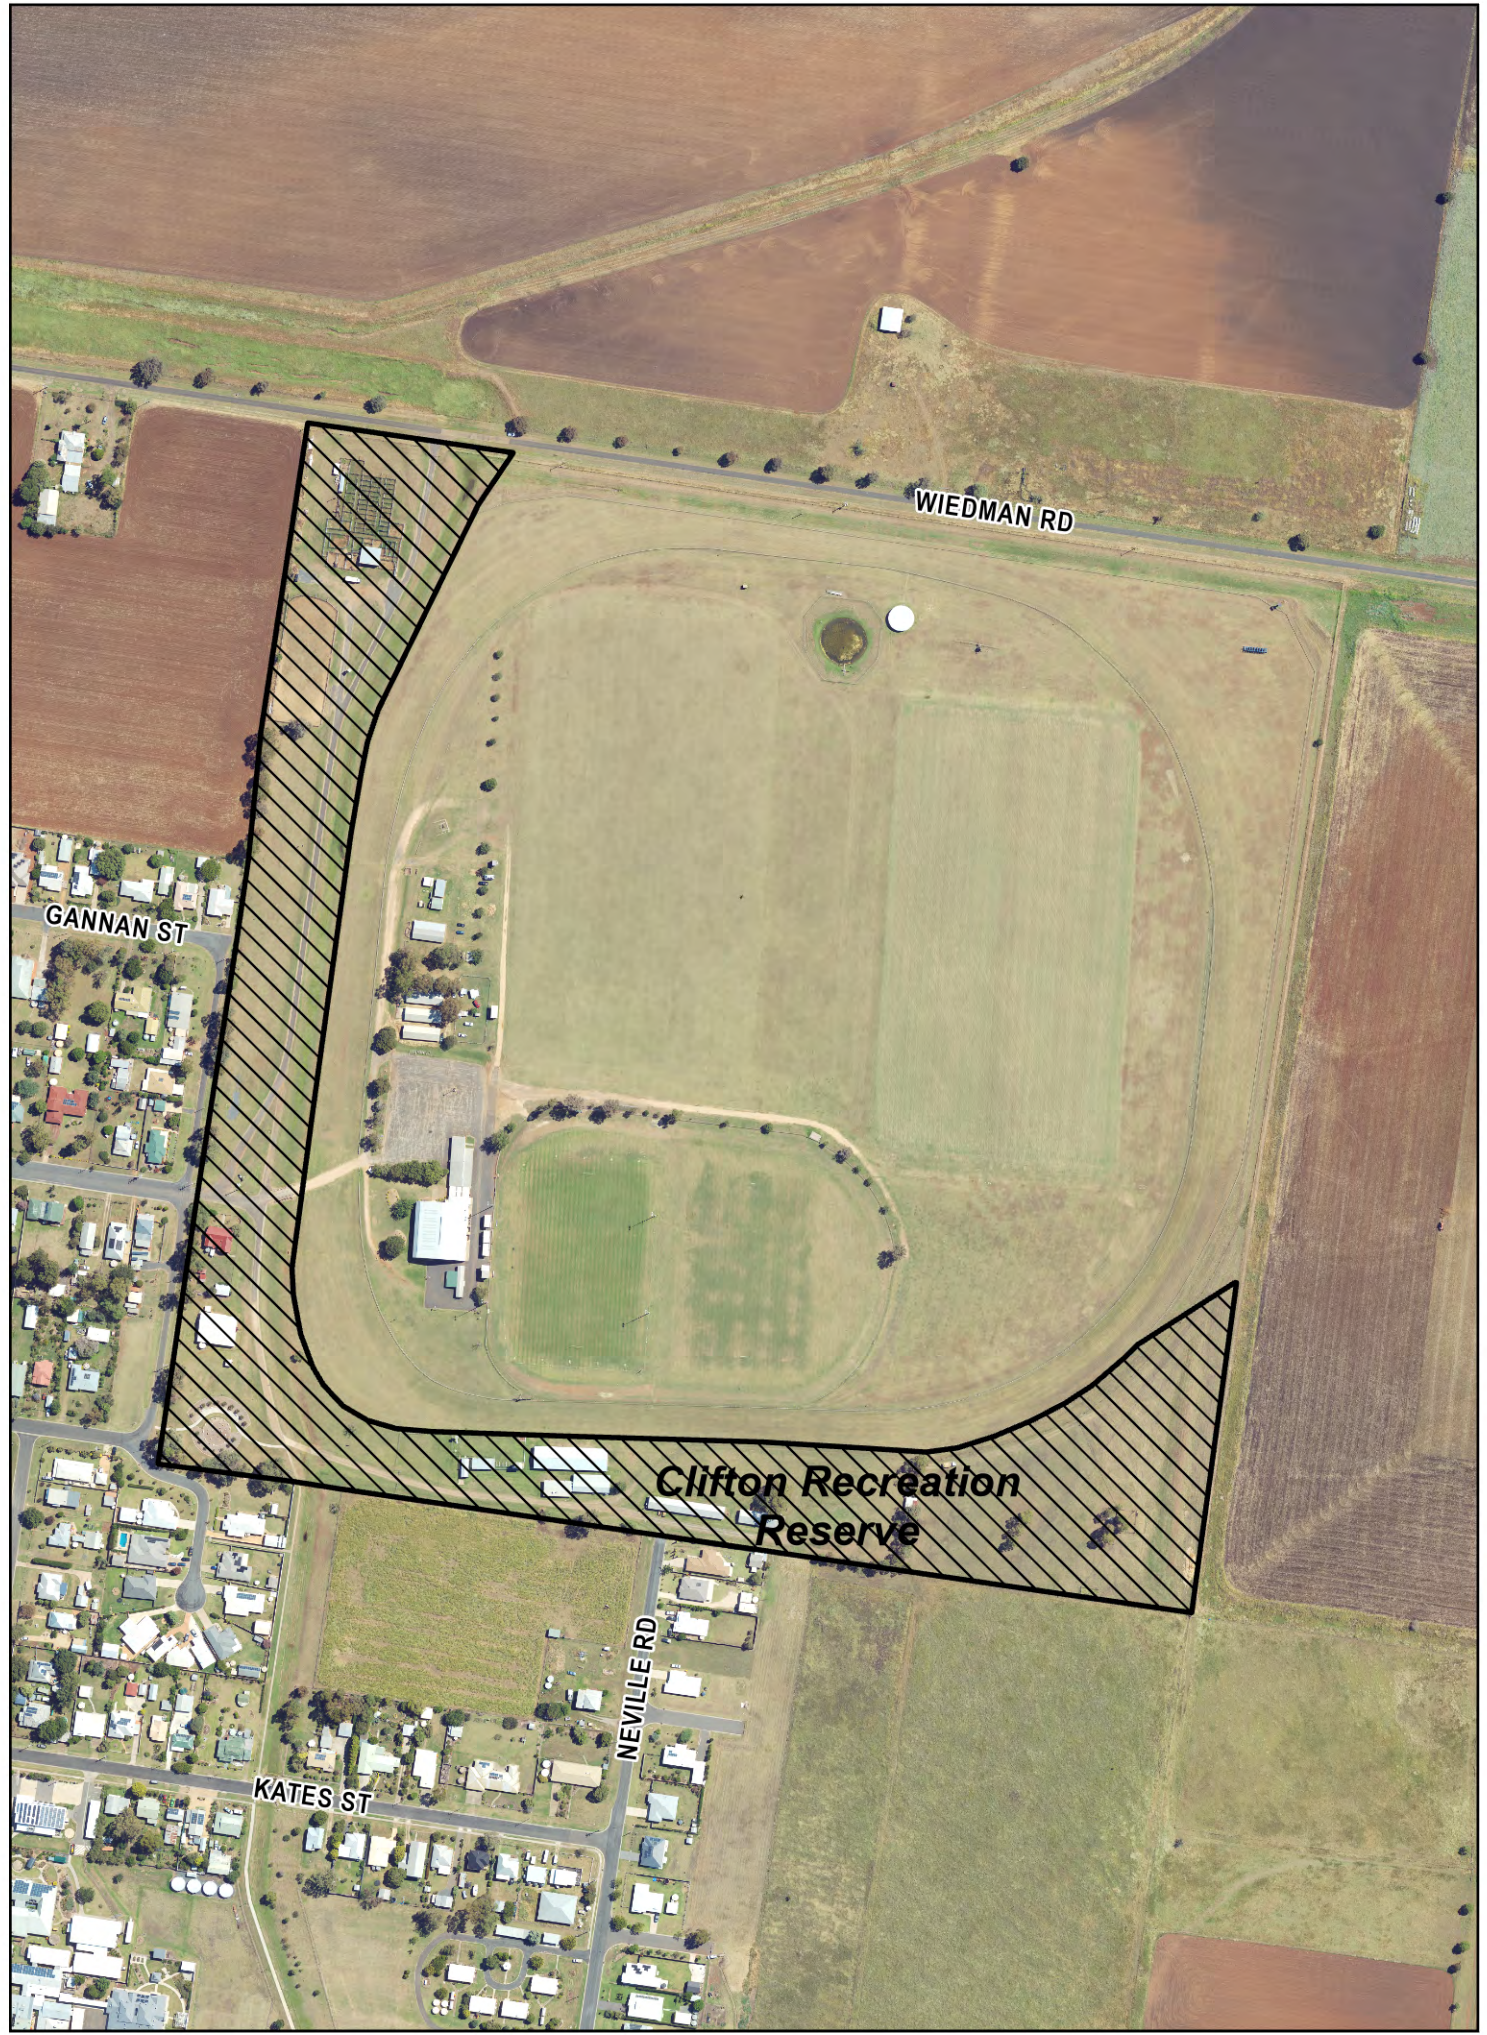

CLEARVIEW ST

HOLBERTON ST

TEESDALE AV

CLARISSA ST

**Clifton Recreation Reserve
(Clifton)**

 Designated Dog Off-Leash Area

MAP 6

**Coronation Park
(Harristown, Toowoomba)**

Designated Dog Off-Leash Area

MAP 7

FOURTH AV

STEPHEN ST

**Coronation
Park**

PATRICK ST

MEMORY ST

LLOYD ST