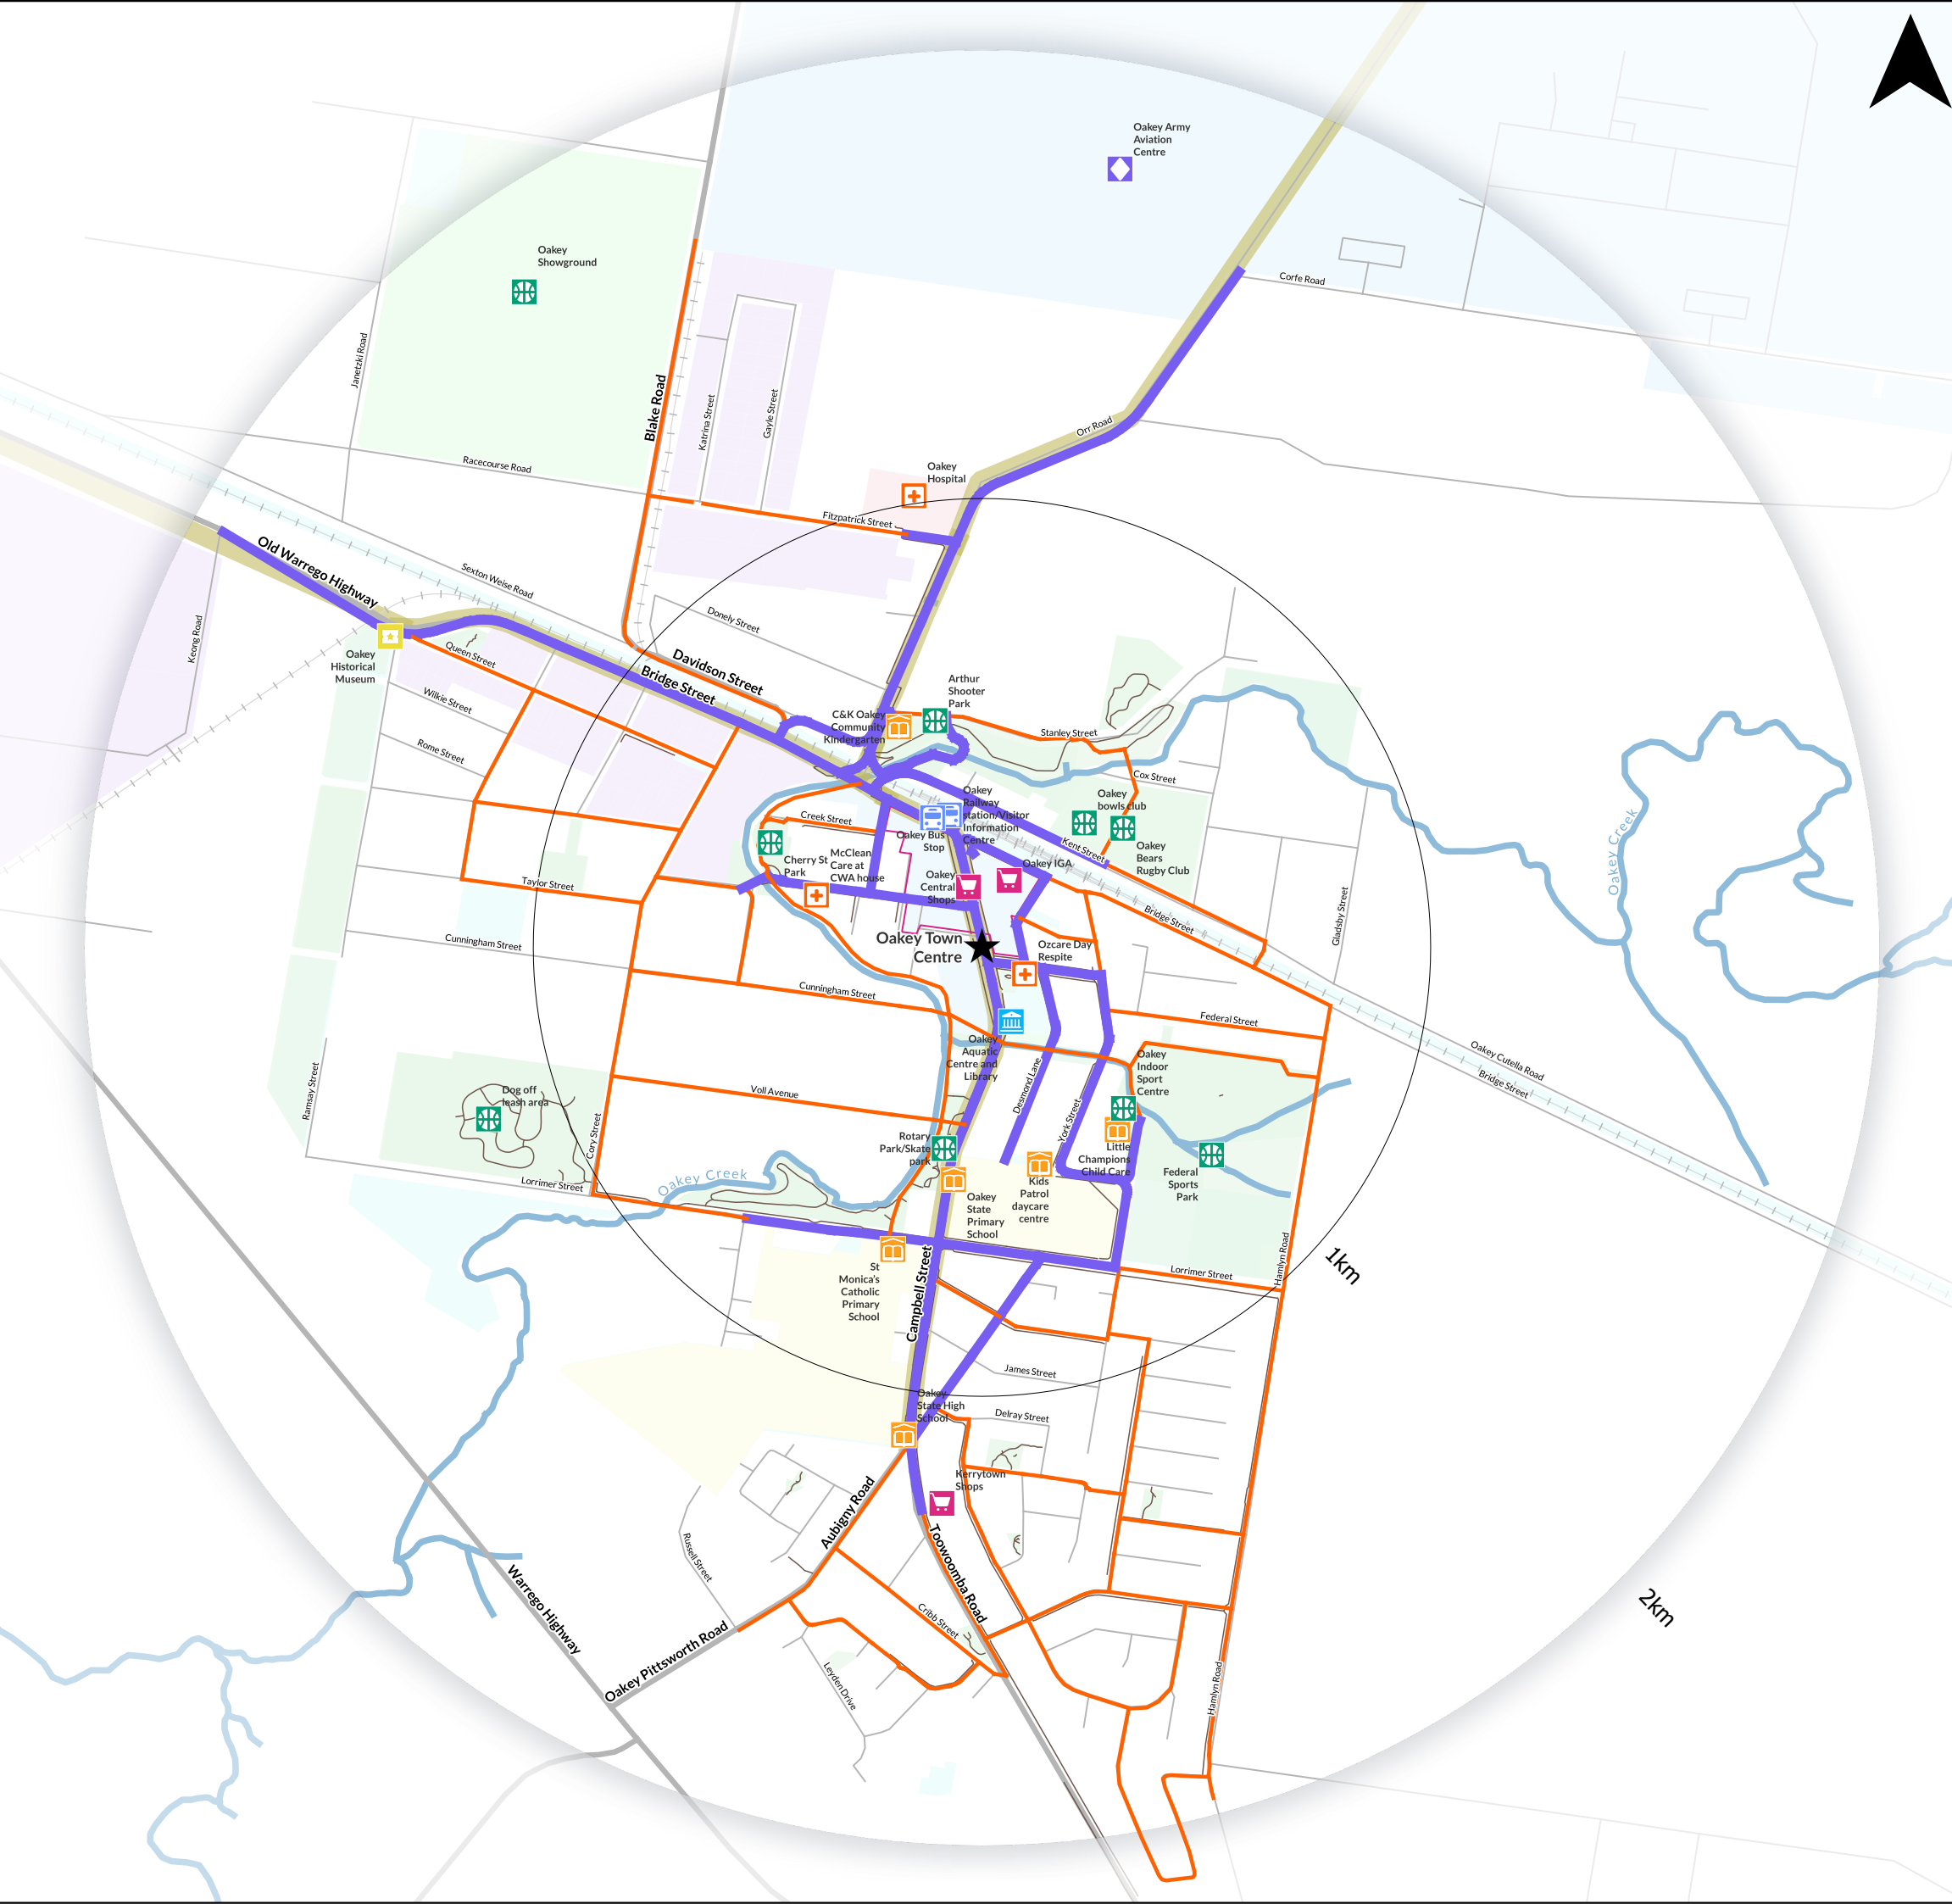

Oakey Walking Network Plan

Legend

- ★ Primary Destinations
- Oakey Secondary Destinations**
- 🛒 Shopping Centre
- 🏥 Health Facility
- 🎓 Education Facility
- 👤 Tourist
- 🏞️ Recreation Facility
- 🏢 Community Facility
- 🚗 Transport
- 📍 Other
- 📐 Oakey Central shops outline
- Oakey Walking Routes**
- 🟡 Primary
- 🟠 Secondary
- ⚪ Existing Pathways
- Other**
- 🛣️ Major Roads
- 🛤️ Local Roads
- 🚊 Rail Network
- 🚲 Principal Cycle Network
- 🌊 Waterways

Map Scale (A3) 1:11,000

Version	6.1
Status	Draft
Issued	24/08/23

Map Data: © State of Queensland (Department of Natural Resources) 2020