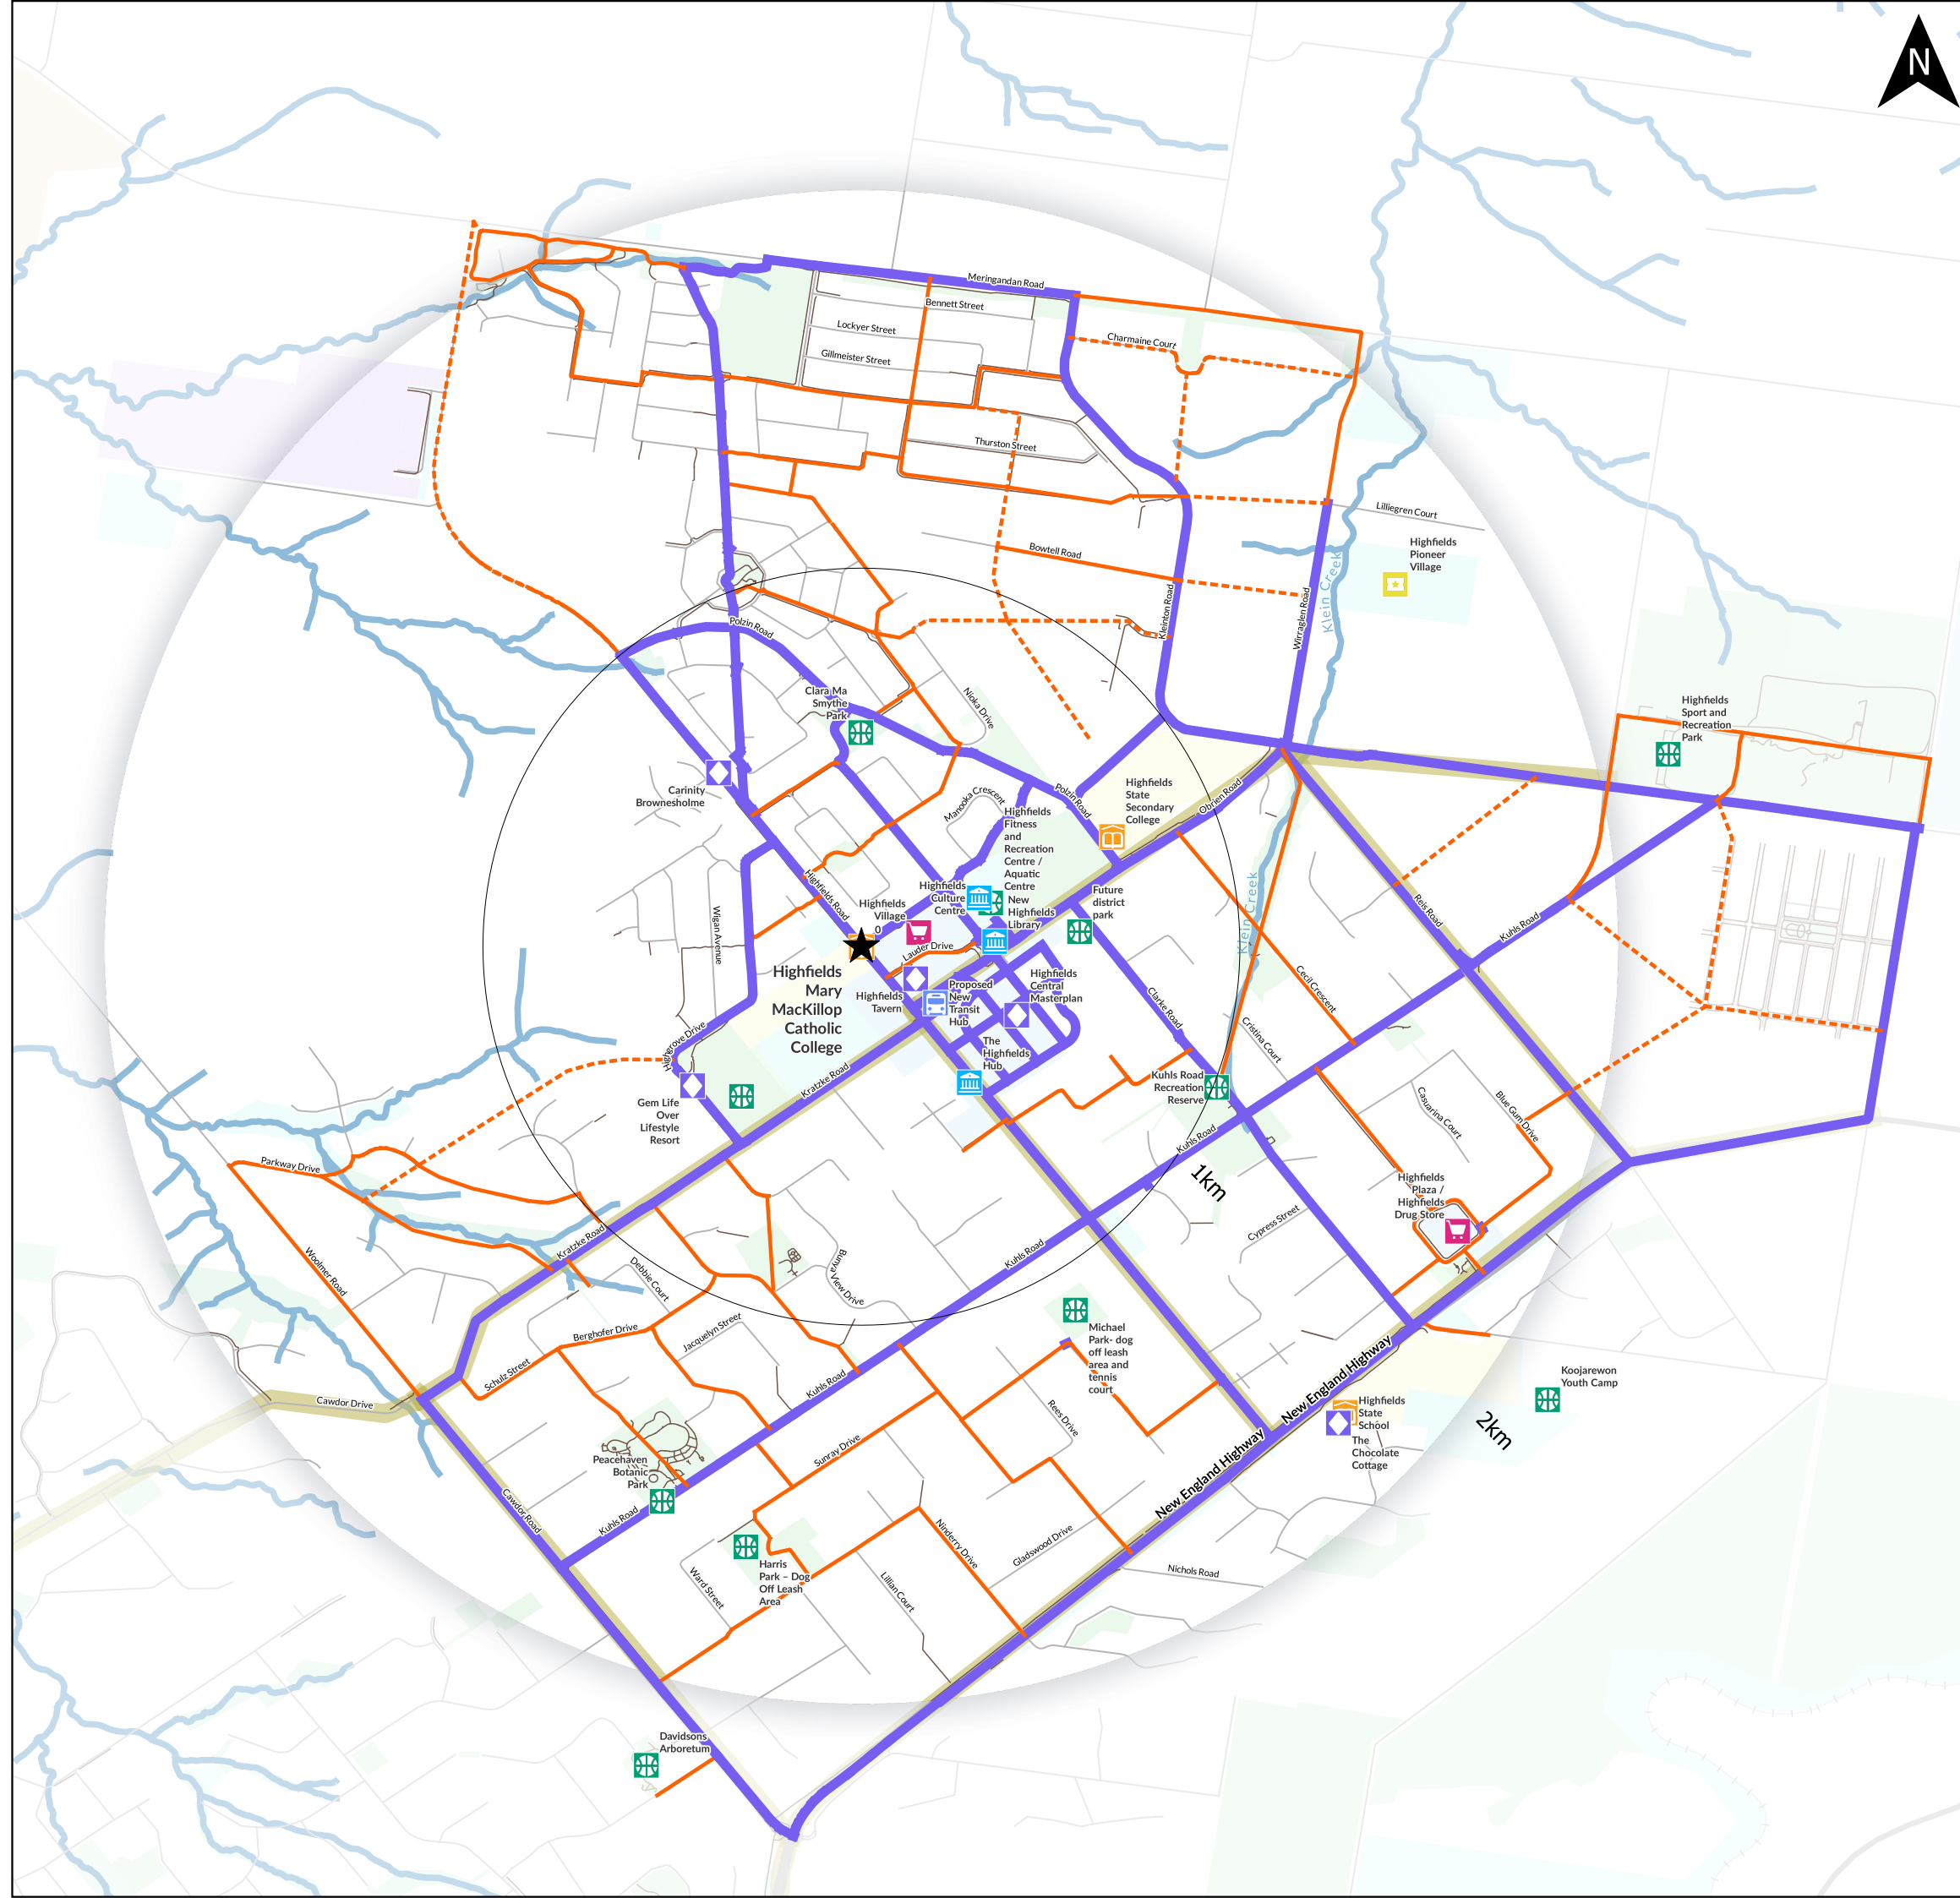

Highfields Walking Network Plan

Legend

- ★ Primary Destinations
- Highfields Secondary Destinations
 - 🏪 Shopping Centre
 - 🎓 Education Facility
 - 🏠 Tourist
 - 🏡 Recreation Facility
 - 🏢 Community Facility
 - 🚗 Transport
 - 📍 Other
- Highfields Walking Routes
 - 🟡 Primary
 - 🟠 Secondary
 - 🔴 Future Secondary Route
 - ⚪ Existing Pathways
- Other
 - 🛣️ Major Roads
 - 🛤️ Local Roads
 - 🚊 Rail Network
 - 🚲 Principal Cycle Network
 - 🌊 Waterways

0 500 1,000 m

Map Scale (A3) - 1:13,000

TOOWOOMBA REGION
Rich traditions. Bold ambitions.

zwart
transport
planning

Version	6.2
Status	Draft
Issued	28/09/23